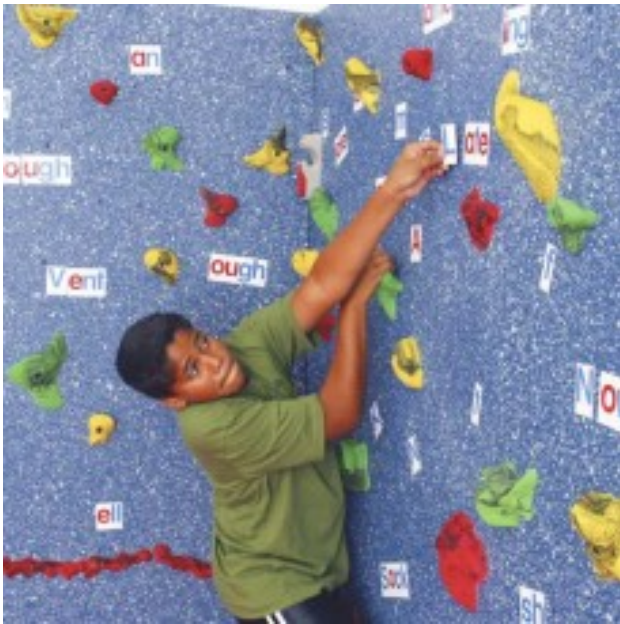

Magna Traverse Wall 10x20 Package with 2 inch Mats

<https://www.dunriteplaygrounds.com/store2/71318-Magna-Traverse-Wall-10x20-Package-with-2-inch-Mats>

Product Image

Description

It's all in the name with the Magna® Climbing Wall. This "magnetic climbing wall" lets you place, remove and arrange magnets while you climb. It's a truly interactive experience! Play climbing wall games and mark routes. Learn math fact or spelling words