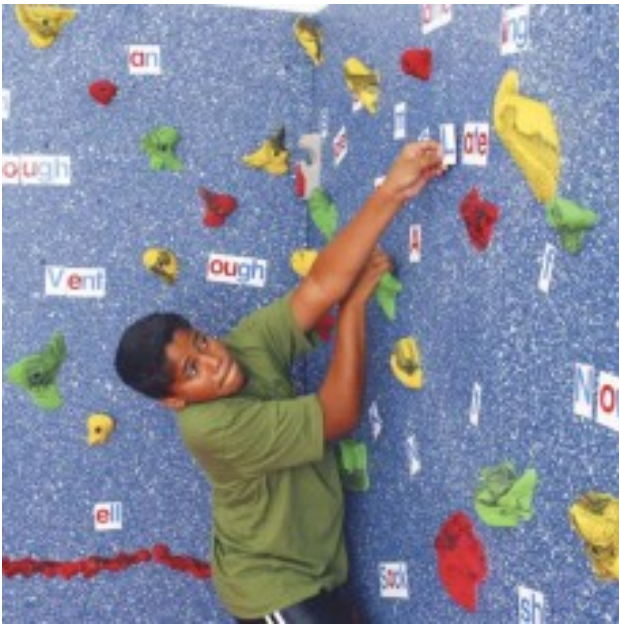

Magna Traverse Wall 8x40 Package with 3 inch Mats

<https://www.dunriteplaygrounds.com/store2/71313-Magna-Traverse-Wall-8x40-Package-with-3-inch-Mats>

Product Image

Description

It's all in the name with the Magna® Climbing Wall. This "magnetic climbing wall" lets you place, remove and arrange magnets while you climb. It's a truly interactive experience! Play climbing wall games and mark routes. Learn math fact or spelling words