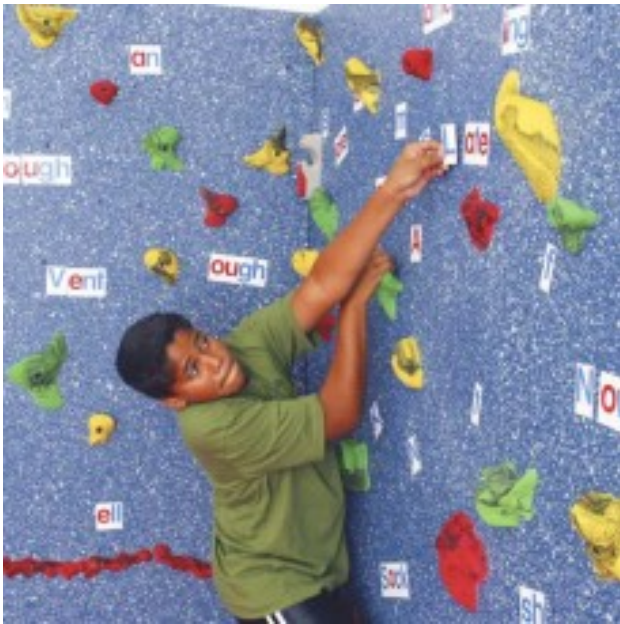

Magna Traverse Wall 8x20 Package with 3 inch Mats

<https://www.dunriteplaygrounds.com/store2/71312-Magna-Traverse-Wall-8x20-Package-with-3-inch-Mats>

Product Image

Description

It's all in the name with the Magna® Climbing Wall. This "magnetic climbing wall" lets you place, remove and arrange magnets while you climb. It's a truly interactive experience! Play climbing wall games and mark routes. Learn math fact or spelling words