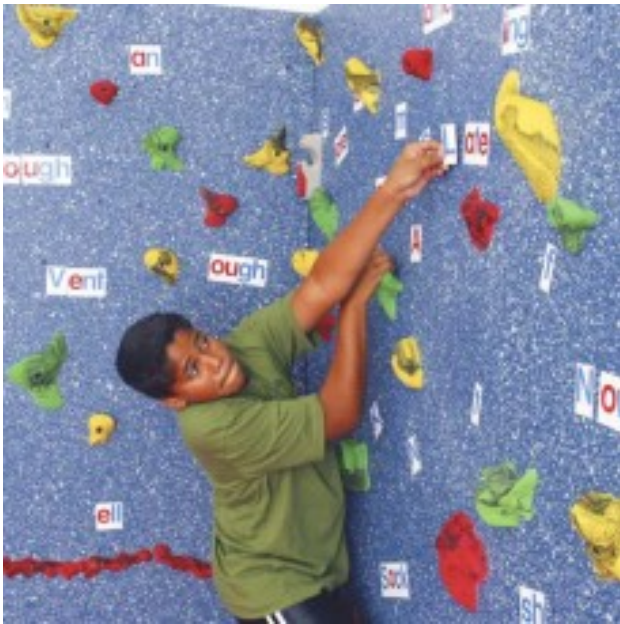

Magna Traverse Wall 8x4 Package with 3 inch Mats

<https://www.dunriteplaygrounds.com/store2/71311-Magna-Traverse-Wall-8x4-Package-with-3-inch-Mats>

Product Image

Description

It's all in the name with the Magna® Climbing Wall. This "magnetic climbing wall" lets you place, remove and arrange magnets while you climb. It's a truly interactive experience! Play climbing wall games and mark routes. Learn math fact or spelling words