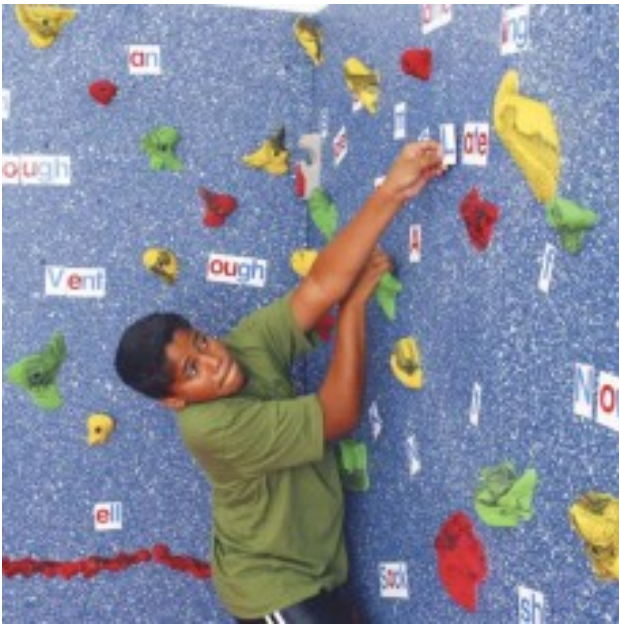

Magna Traverse Wall 8x40 Package with 2 inch Mats

<https://www.dunriteplaygrounds.com/store2/71310-Magna-Traverse-Wall-8x40-Package-with-2-inch-Mats>

Product Image

Description

It's all in the name with the Magna® Climbing Wall. This "magnetic climbing wall" lets you place, remove and arrange magnets while you climb. It's a truly interactive experience! Play climbing wall games and mark routes. Learn math fact or spelling words