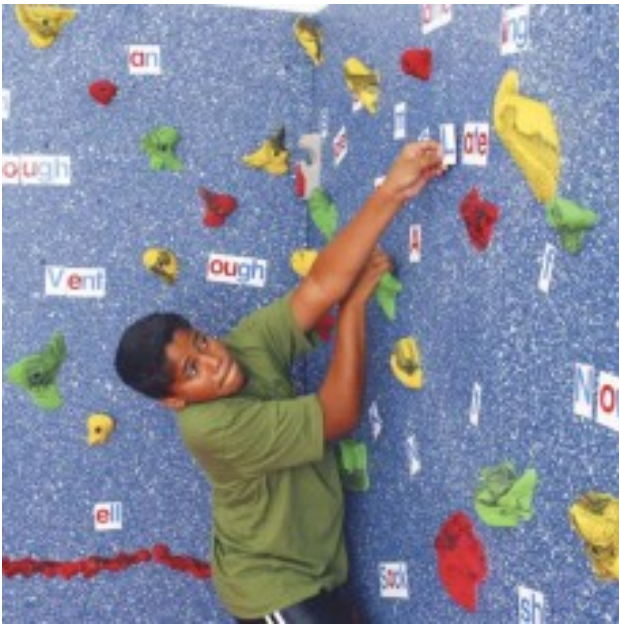

Magna Traverse Wall 8x20 Package with 2 inch Mats

<https://www.dunriteplaygrounds.com/store2/71309-Magna-Traverse-Wall-8x20-Package-with-2-inch-Mats>

Product Image

Description

It's all in the name with the Magna® Climbing Wall. This "magnetic climbing wall" lets you place, remove and arrange magnets while you climb. It's a truly interactive experience! Play climbing wall games and mark routes. Learn math fact or spelling words