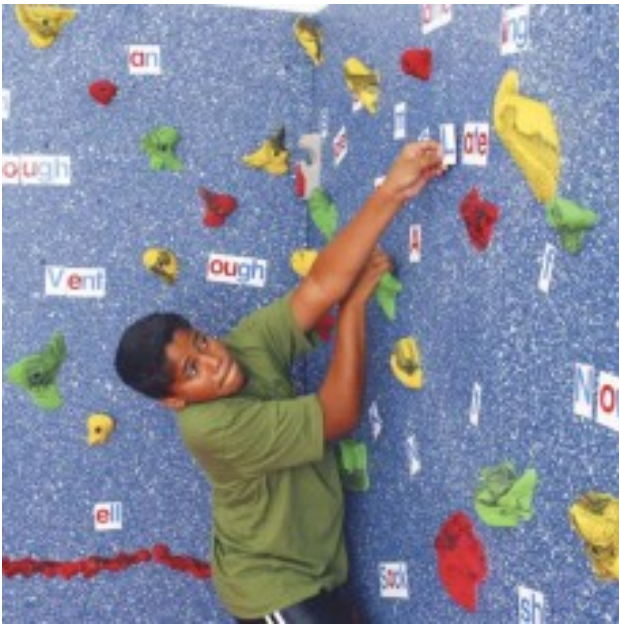

Magna Traverse Wall 8x4 Package with 2 inch Mats

<https://www.dunriteplaygrounds.com/store2/71308-Magna-Traverse-Wall-8x4-Package-with-2-inch-Mats>

Product Image

Description

It's all in the name with the Magna® Climbing Wall. This "magnetic climbing wall" lets you place, remove and arrange magnets while you climb. It's a truly interactive experience! Play climbing wall games and mark routes. Learn math fact or spelling words