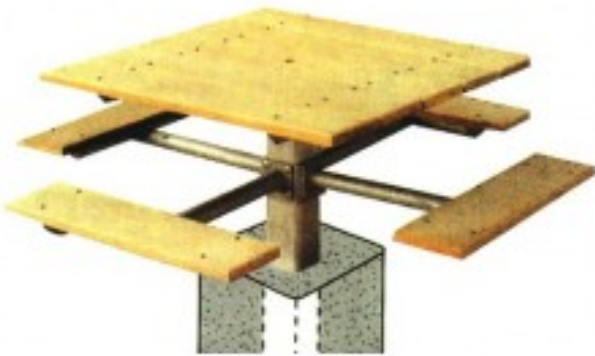

4SPTCW Square Picnic Table SYP with 6 inch square BLACK Powder Coated

<https://www.dunriteplaygrounds.com/store2/71135-4SPTCW-Square-Picnic-Table-SYP-with-6-inch-square-frame-BLACK-Powder-Coated-Frame>

Product Image

Description

Single Post Square Table has a vandal-resistant design. Center post is made of 6 inch square tube which makes this unit extra heavy-duty. The seat arms are 3 1/2 inch O.D. pipe. The entire frame is hot-dip Galvanized after fabrication for long life. Suppo