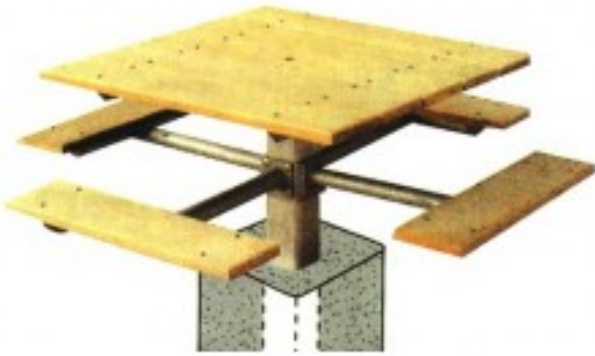

4SPTCW Square Picnic Table SYP with 6 inch square BLACK Powder Coated

<https://www.dunriteplaygrounds.com/store2/71135-4SPTCW-Square-Picnic-Table-SYP-with-6-inch-square-frame-BLACK-Powder-Coated-Frame>

Product Image

Description

Single Post Square Table has a vandal-resistant design. Center post is made of 6 inch square tube which makes this unit extra heavy-duty. The seat arms are 3 1/2 inch O.D. pipe. The entire frame is hot-dip Galvanized after fabrication for long life. Suppo