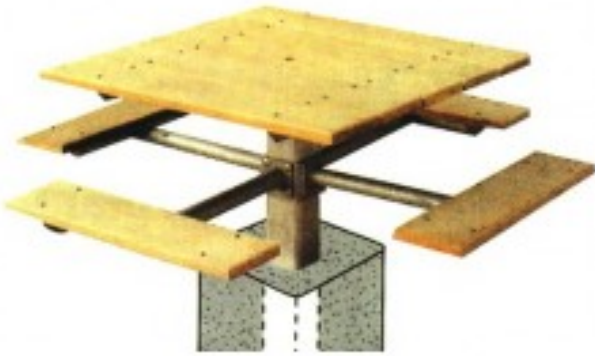

4SPTCF Square Fiberglass Table 6 inch square post BLACK Powder Coated

<https://www.dunriteplaygrounds.com/store2/71130-4SPTCF-Square-Fiberglass-Picnic-Table-with-6-inch-square-frame-BLACK-Powder-Coated-Frame>

Product Image

Description

Single Post Square Table has a vandal-resistant design. Center post is made of 6 inch square tube which makes this unit extra heavy-duty. The seat arms are 3 1/2 inch O.D. pipe. The entire frame is hot-dip Galvanized after fabrication for long life. Suppo