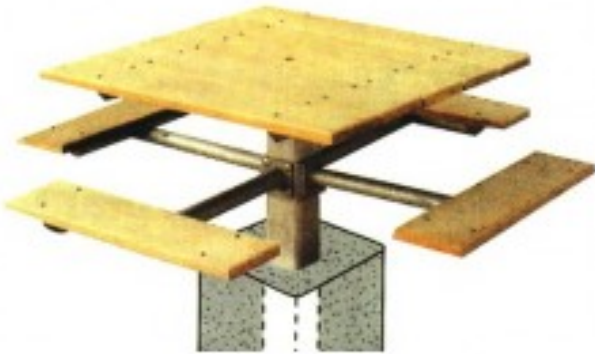

4SPTCF Square Fiberglass Table 6 inch square post BLACK Powder Coated

<https://www.dunriteplaygrounds.com/store2/71130-4SPTCF-Square-Fiberglass-Picnic-Table-with-6-inch-square-frame-BLACK-Powder-Coated-Frame>

Product Image

Description

Single Post Square Table has a vandal-resistant design. Center post is made of 6 inch square tube which makes this unit extra heavy-duty. The seat arms are 3 1/2 inch O.D. pipe. The entire frame is hot-dip Galvanized after fabrication for long life. Suppo