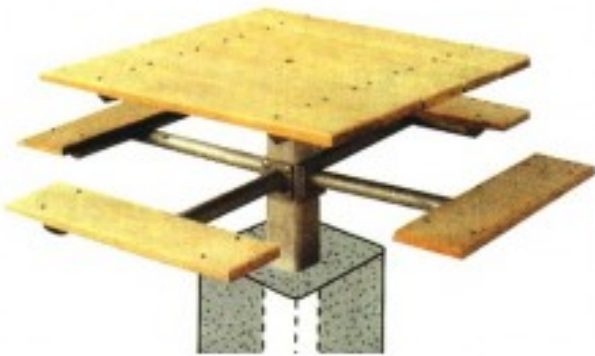

# 4SPTC Square Picnic Table 6 inch Square ONLY BLACK Powder Coated

<https://www.dunriteplaygrounds.com/store2/71128-4SPTC-Square-Picnic-Table-6-inch-Square-Frame-ONLY-BLACK-Powder-Coated-Frame>

## Description

---

Single Post Square Table has a vandal-resistant design. Center post is made of 6 inch square tube which makes this unit extra heavy-duty. The seat arms are 3 1/2 inch O.D. pipe. The entire frame is hot-dip Galvanized after fabrication for long life. Suppo