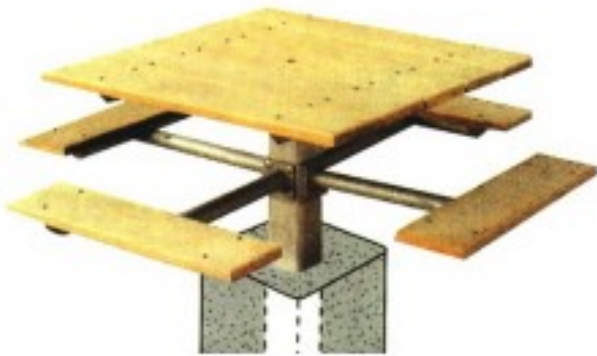

4SPTC Square Picnic Table 6 inch Square ONLY BLACK Powder Coated

<https://www.dunriteplaygrounds.com/store2/71128-4SPTC-Square-Picnic-Table-6-inch-Square-Frame-ONLY-BLACK-Powder-Coated-Frame>

Product Image

Description

Single Post Square Table has a vandal-resistant design. Center post is made of 6 inch square tube which makes this unit extra heavy-duty. The seat arms are 3 1/2 inch O.D. pipe. The entire frame is hot-dip Galvanized after fabrication for long life. Suppo