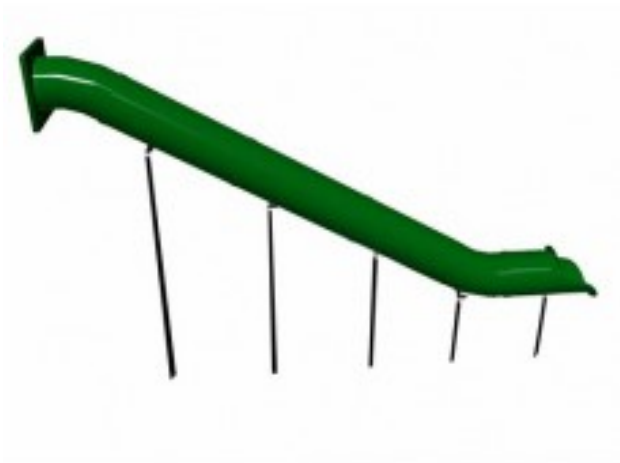

12 Foot Deck Height Slide Tube 30 Inch Straight KS1924B \$11,036.00

<https://www.dunriteplaygrounds.com/store2/71121-12-Foot-Deck-Height-Slide-Tube-30-Inch-Straight>

Product Image

Description

12 Foot Deck Height Straight Tube Slide
30" diameter tube slide Straight
12 foot playground slide

Are you looking for a slide for a 12 foot deck height (24 foot long) or a 12 foot slide (12' long) for a 6 foot deck height?