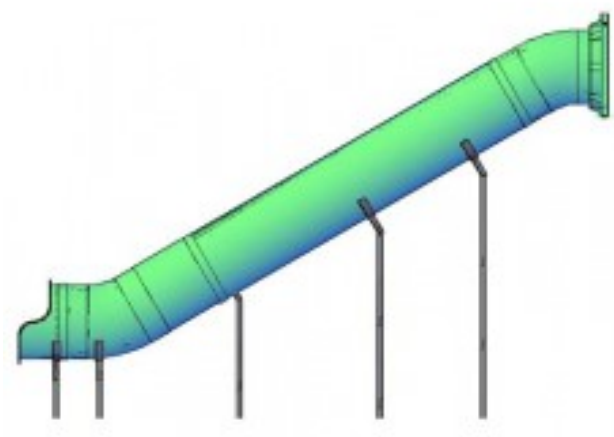

10 Foot Deck Height Tube 30 Inch Straight Slide

\$9,051.00

<https://www.dunriteplaygrounds.com/store2/71112-10-Foot-Deck-Height-Tube-30-Inch-Straight-Slide>

Product Image

Description

Key Features:

- 10 foot deck height slide
- 20 foot slide
- 10 Foot Deck Height Straight Tube Slide
- 30" diameter tube slide
- Straight Slide

(tag_30tubedia)(tag_tubeover96)(tag_slide120dh)