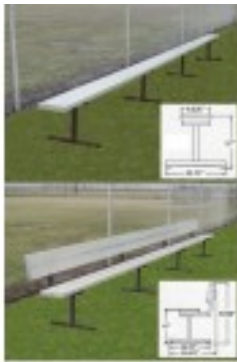

# 8 foot Portable Player Bench \$450.00

<https://www.dunriteplaygrounds.com/store2/6792-TEM-PB-8-8-foot-Portable-Player-Bench>

## Product Image

Seating available in colors  
up to 21' lengths

AVAILABLE COLORS

## Description

8 foot Portable Player Bench