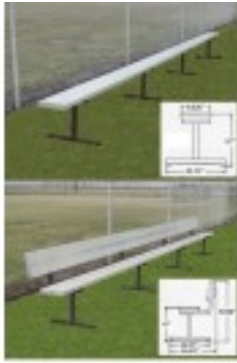

15 foot Portable Player Bench \$732.00

<https://www.dunriteplaygrounds.com/store2/6789-TEM-PB-15-15-foot-Portable-Player-Bench>

Product Image

Seating available in colors
up to 21' lengths

AVAILABLE COLORS

Description

15 foot Portable Player Bench