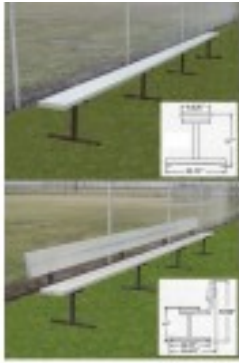

15 foot Portable Player Bench \$707.00

<https://www.dunriteplaygrounds.com/store2/6789-TEM-PB-15-15-foot-Portable-Player-Bench>

Product Image

Seating available in colors up to 21' lengths

AVAILABLE COLORS

Scarlet	Royal Blue	Storm Blue
Forest Green	Bright Green	Gold
Orange	Purple	White

Description

15 foot Portable Player Bench