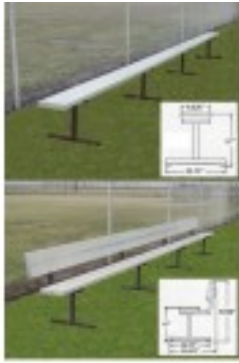

8 foot Fixed Player Bench \$376.00

<https://www.dunriteplaygrounds.com/store2/6786-TEM-FX-8-8-foot-Fixed-Player-Bench>

Product Image

Seating available in colors
up to 21' lengths

AVAILABLE COLORS

Scarlet	Royal Blue	Storm Blue
Forest Green	Bright Green	Gold
Orange	Purple	White

Description

8 foot Fixed Player Bench