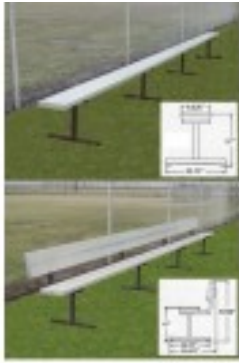

15 foot Fixed Player Bench \$732.00

<https://www.dunriteplaygrounds.com/store2/6783-TEM-FX-15-15-foot-Fixed-Player-Bench>

Product Image

Seating available in colors
up to 21' lengths

AVAILABLE COLORS

Scarlet	Royal Blue	Marine Blue
Forest Green	Bright Green	Gold
Orange	Purple	White

Description

15 foot Fixed Player Bench