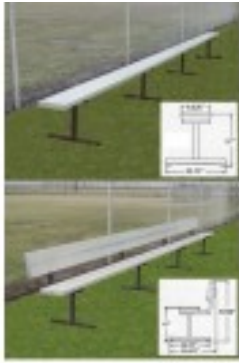

21 foot Fixed Player Bench \$1,022.00

<https://www.dunriteplaygrounds.com/store2/6780-TEM-FX-21-21-foot-Fixed-Player-Bench>

Product Image

Seating available in colors up to 21' lengths

AVAILABLE COLORS

Scarlet	Royal Blue	Storm Blue
Forest Green	Bright Green	Gold
Orange	Purple	White

Description

21 foot Fixed Player Bench