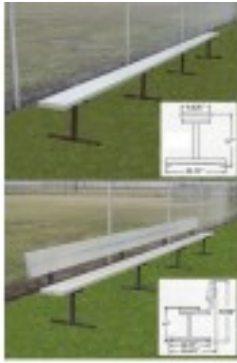

21 foot Portable Player Bench \$1,010.00

<https://www.dunriteplaygrounds.com/store2/6777-TEM-PB-21-21-foot-Portable-Player-Bench>

Product Image

Seating available in colors up to 21' lengths

AVAILABLE COLORS

Scarlet	Royal Blue	Storm Blue
Forest Green	Bright Green	Gold
Orange	Purple	White

Description

21 foot Portable Player Bench