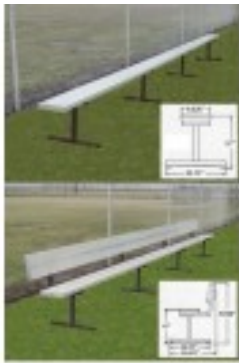

8 foot Portable Player Bench With Backrest

\$814.00

<https://www.dunriteplaygrounds.com/store2/6774-TEM-PB-8-B-8-foot-Portable-Player-Bench-With-Backrest>

Product Image

Seating available in colors
up to 21' lengths

AVAILABLE COLORS

Scarlet	Royal Blue	Marine Blue
Forest Green	Bright Green	Gold
Orange	Purple	White

Description

8 foot Portable Player Bench With Backrest