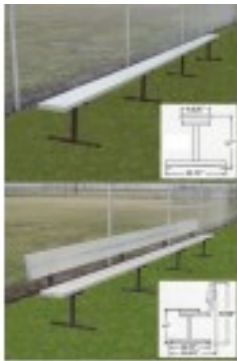

15 foot Portable Player Bench With Backrest

\$1,374.00

<https://www.dunriteplaygrounds.com/store2/6771-TEM-PB-15-B-15-foot-Portable-Player-Bench-With-Backrest>

Product Image

Seatabenks available in colors
up to 21' lengths

Description

15 foot Portable Player Bench With Backrest