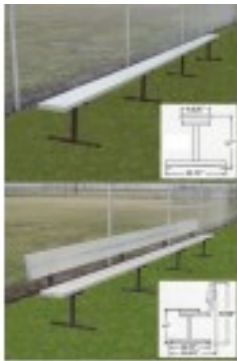

21 foot Portable Player Bench With Backrest

\$1,910.00

<https://www.dunriteplaygrounds.com/store2/6768-TEM-PB-21-B-21-foot-Portable-Player-Bench-With-Backrest>

Product Image

Seatabenks available in colors
up to 21' lengths

AVAILABLE COLORS

Scarlet	Royal Blue	Marine Blue
Forest Green	Bright Green	Gold
Orange	Purple	White

Description

21 foot Portable Player Bench With Backrest