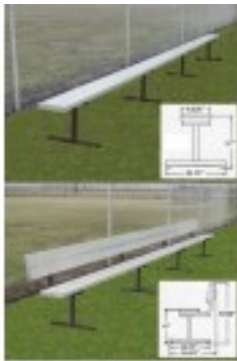

8 foot Fixed Player Bench With Backrest

\$717.00

<https://www.dunriteplaygrounds.com/store2/6765-TEM-FX-8-B-8-foot-Fixed-Player-Bench-With-Backrest>

Product Image

Seatabenks available in colors
up to 21' lengths

AVAILABLE COLORS

Description

8 foot Fixed Player Bench With Backrest