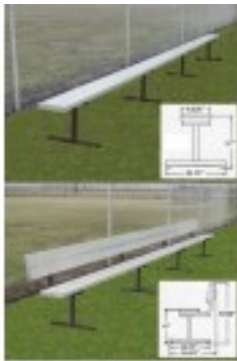

15 foot Fixed Player Bench With Backrest

\$1,374.00

<https://www.dunriteplaygrounds.com/store2/6762-TEM-FX-15-B-15-foot-Fixed-Player-Bench-With-Backrest>

Product Image

Seatabenks available in colors
up to 21' lengths

AVAILABLE COLORS

Scarlet	Royal Blue	Marine Blue
Forest Green	Bright Green	Gold
Orange	Purple	White

Description

15 foot Fixed Player Bench With Backrest