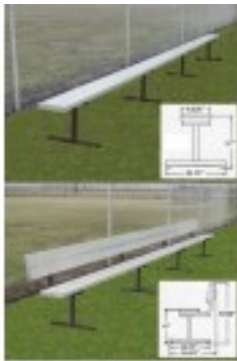

21 foot Fixed Player Bench With Backrest

\$1,910.00

<https://www.dunriteplaygrounds.com/store2/6759-TEM-FX-21-B-21-foot-Fixed-Player-Bench-With-Backrest>

Product Image

Seatabenks available in colors
up to 21' lengths

AVAILABLE COLORS

Scarlet	Royal Blue	Marine Blue
Forest Green	Bright Green	Gold
Orange	Purple	White

Description

21 foot Fixed Player Bench With Backrest