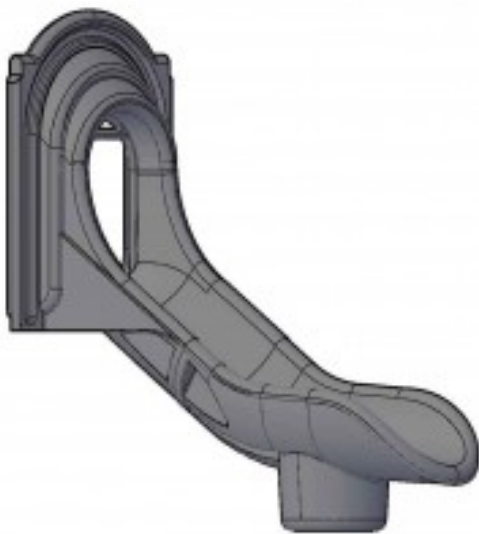

3 foot Deck Height Starglide Slide Straight

\$1,693.00

<https://www.dunriteplaygrounds.com/store2/63974-Starglide-3-foot-Straight>

Product Image

Description

The possibilities are out of this world when it comes to the options you have available to create our Sectional Slide combination which works for your design! Mix and match parts. Entry hood and exit/runout equal 36" (.9 m) deck height.

Replacement for SGS-3STR, 3 Foot Deck Height Star Gate Sectional Straight Slide.

Replacement for TAD19250XX, 3 foot deck height Straight Chute Slide for 3.5 x 46.5 inch system

Replacement for TEX19264XX, 3 foot deck height Straight Chute Slide for Expedition Systems

Replacement for TAD19236XX, 3 foot Deck Height Straight Slide for Adventure Playground System

Replacement for TEX16464XX, Slide - Straight 3 foot deck height Chute for Expedition Systems

Replacement for TAD16405XX, Slide-Straight 3 foot Deck Height Chute for 3.5x48 inch system