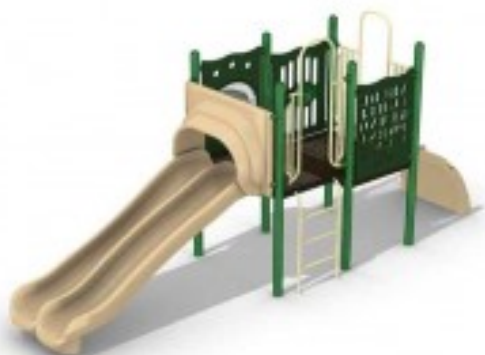

Adventure Playground Equipment Model PS3-21058

<https://www.dunriteplaygrounds.com/store2/632-PS3-21058-Adventure-Playground-Equipment-Model-PS3-21058>

Product Image

Description

Adventure Series Playgrounds Structure PS3-21058

This model has color options! Visit our [COLORS](#) page for information.