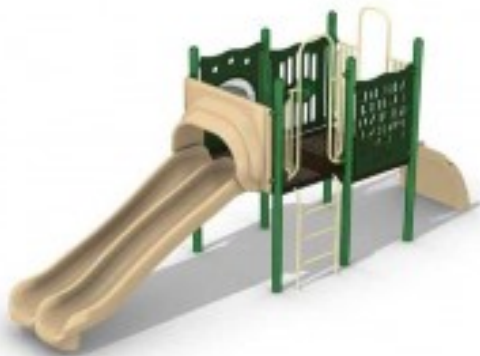

# Adventure Playground Equipment Model PS3-21058

<https://www.dunriteplaygrounds.com/store2/632-PS3-21058-Adventure-Playground-Equipment-Model-PS3-21058>

## Product Image

---

## Description

---

Adventure Series Playgrounds Structure PS3-21058

This model has color options! Visit our [COLORS](#) page for information.