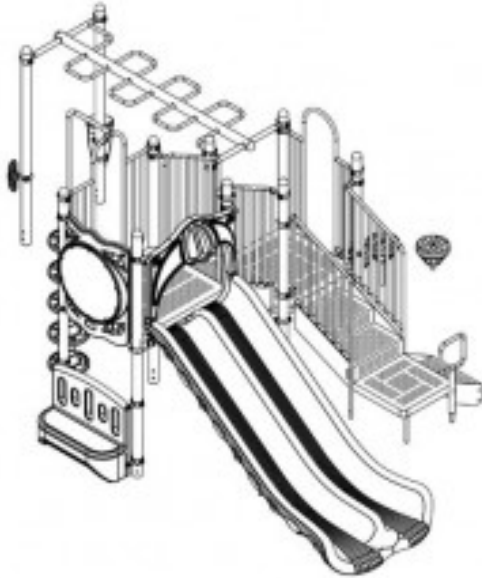

Maddies Chase natural \$15,784.00

<https://www.dunriteplaygrounds.com/store2/62383-Maddies-Chase-natural>

Product Image

Description

Maddies Chase natural

Inground Kit (additional) required.