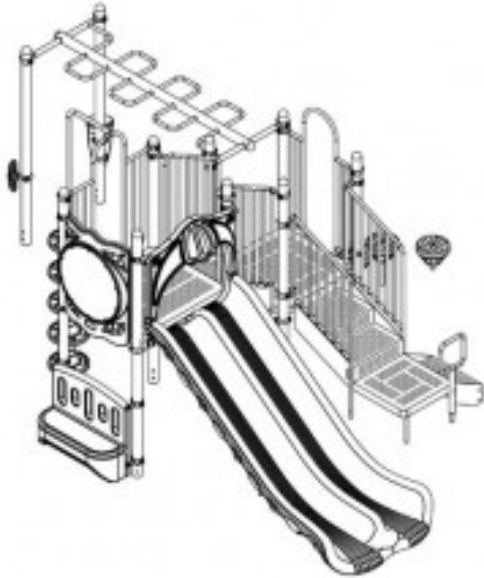

Maddies Chase natural \$15,784.00

<https://www.dunriteplaygrounds.com/store2/62383-Maddies-Chase-natural>

Product Image

Description

Maddies Chase natural

Inground Kit (additional) required.