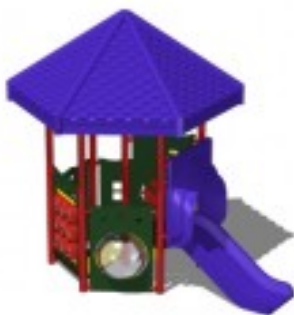

Adventure Playground Equipment Model PS3-20695

<https://www.dunriteplaygrounds.com/store2/592-PS3-20695-Adventure-Playground-Equipment-Model-PS3-20695>

Product Image

Description

Adventure Play Series Model PS3-20695