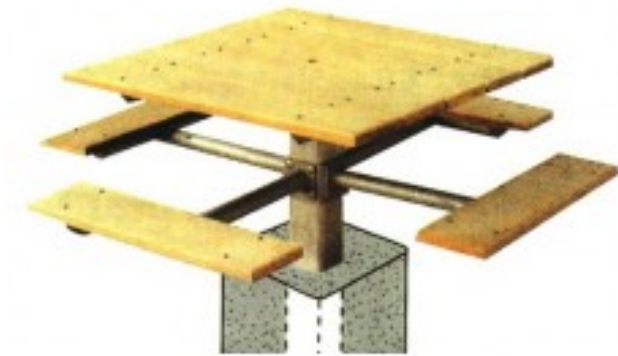

4SPTG Square Picnic Table 6 inch Square Frame ONLY Galvanized Frame

<https://www.dunriteplaygrounds.com/store2/5896-4SPTG-4SPTG-Square-Picnic-Table-6-inch-Square-Frame-ONLY>

Product Image

Description

Single Post Square Table has a vandal-resistant design. Center post is made of 6 inch square tube which makes this unit extra heavy-duty. The seat arms are 3 1/2 inch O.D. pipe. The entire frame is hot-dip Galvanized after fabrication for long life. Suppo