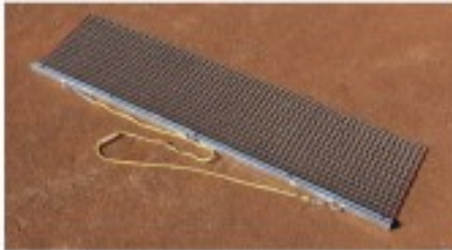

Rigid Drag Mat 6x18 inch **\$399.99**

<https://www.dunriteplaygrounds.com/store2/58160-Rigid-Drag-Mat-6x18-inch>

Product Image

Description

Same as Standard Drag Mat except mesh has been rotated 90° to make mat rigid which helps maximize its effectiveness to smooth out uneven surfaces. Cannot be rolled up for storage. Includes heavy-duty angle iron across front of mat and a rope with handle for pulling. Weight 35 lbs