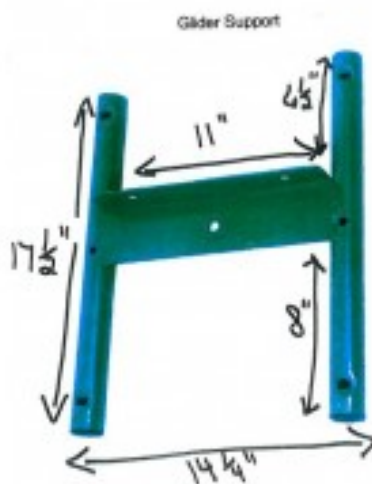

Glider Support Only - Green. For Residential Use Only \$38.00

<https://www.dunriteplaygrounds.com/store2/5181-GS-Glider-Support-Only-Green-For-Residential-Use-Only>

Product Image

Description

Our glider support is made from heavy duty steel and powder coated green. It is made to attach to a wooden structure, 4 x 4 wood beam, and provide a four point hook-up for the glider. Can also be used on pipe structures. Our SH142 swing hangers fit great