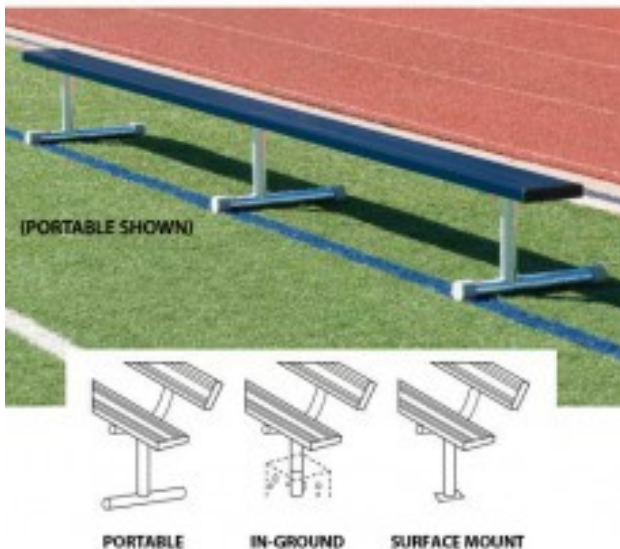

7.5 foot Permanent Bench without back colored \$799.99

<https://www.dunriteplaygrounds.com/store2/51161-7-5-foot-Permanent-Bench-without-back-colored-Blue>

Product Image

Description

THE BEST PLAYERS BENCHES AVAILABLE...GUARANTEED!

- Seat planks are 10" wide with a ribbed no-slip surface.
- Planks are anodized aluminum and will not rub off on clothing
- Comes with Safety End Caps -No sharp edges to snag clothing or skin.
- Legs are constructed of heavy duty commercial grade 2-3/8" O.D. galvanized steel.

- Portable models are designed for indoor and outdoor use and come complete with non-marring floor protectors
- Available in Forest Green, Navy Blue, Royal Blue and Red

7.5 Permanent without Back Bench