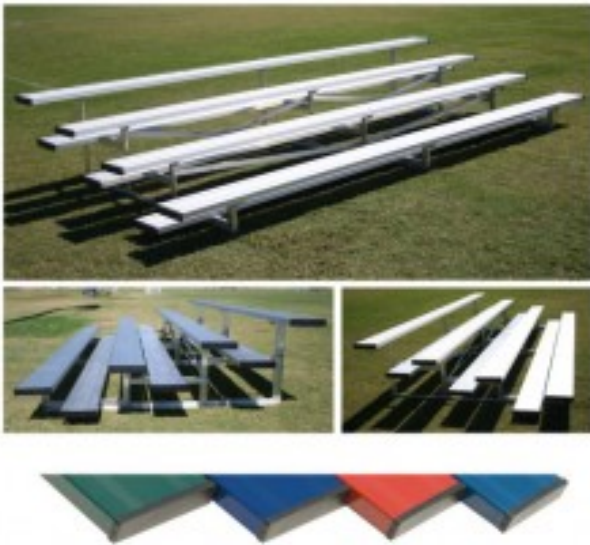

4 Row 7.5 foot Low Rise Bleacher Colored

\$2,799.99

<https://www.dunriteplaygrounds.com/store2/50864-4-Row-7-5-foot-Low-Rise-Bleacher-Colored-Blue>

Product Image

Description

- Specially designed frames allows 4 rows of seating without the need for chain link fencing.
- Frames are 100% welded aluminum angle
- First row has a seat height of 12"
- Top row has a seat height of 30"
- Planks are 10"W

- Standard models include single foot planks
- Preferred models include double foot planks
- Available in Forest Green, Navy Blue, Red, Royal Blue
- Only the seat planks are powder coated
- Due to constantly changing specifications, Please check local building and safety codes to ensure bleacher compliance.