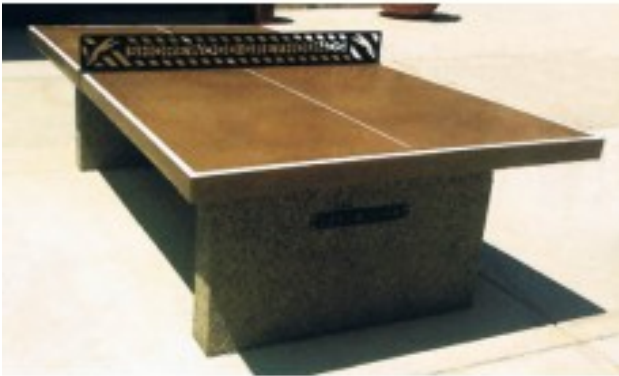

Park Ping Pong Table

<https://www.dunriteplaygrounds.com/store2/49265-Park-Ping-Pong-Table>

Product Image

Description

Park Ping Pong Table is built of reinforced concrete. Weatherproof and maintenance free. The metal net may be customized to your facility or organization name. Great way to get the family together, outside!