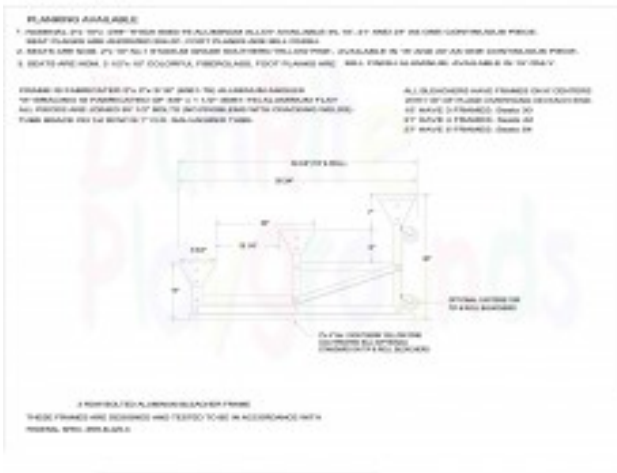

3 Row Standard 7 inch Rise Bleacher Aluminum Frame 27 foot

<https://www.dunriteplaygrounds.com/store2/46287-3-Row-Standard-7-inch-Rise-Bleacher-Aluminum-Frame-27-foot>

Product Image

Description

3 Row Standard 7 inch Rise Bleacher Aluminum Frame 27 foot. No guardrails needed as this model is under 30". Single Footboard, 7" Rise, 2" x 10" seats.Strong 2" x 2" x 3/16" Angles and Channels. 57" depth. 16" to top of first row, 30" to top of back row.