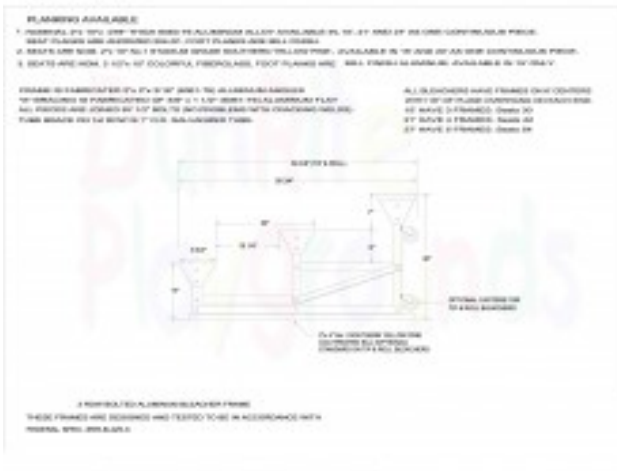

# 3 Row Standard 7 inch Rise Bleacher Aluminum Frame 15 foot

<https://www.dunriteplaygrounds.com/store2/46285-3-Row-Standard-7-inch-Rise-Bleacher-Aluminum-Frame-15-foot>

## Description

---

3 Row Standard 7 inch Rise Bleacher Aluminum Frame 15 foot (15 foot bleachers)  
 No guardrails needed as this model is under 30". Single Footboard, 7" Rise, 2" x 10" seats.  
 Strong 2" x 2" x 3/16' Angles and Channels. 57" depth. 16" to top of first row, 30