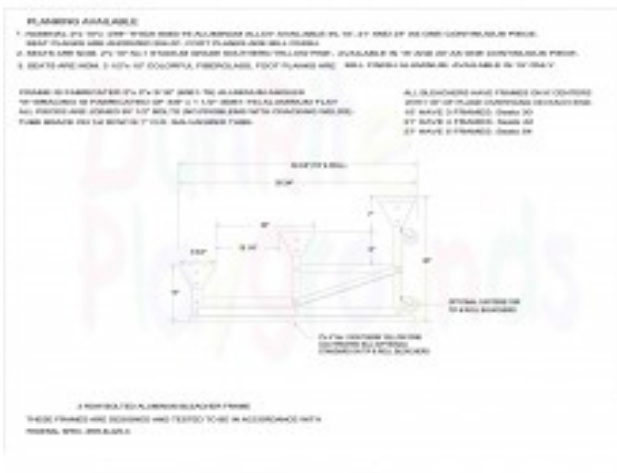

# 3 Row Standard 7 inch Rise Bleacher Aluminum Frame 15 foot

<https://www.dunriteplaygrounds.com/store2/46285-3-Row-Standard-7-inch-Rise-Bleacher-Aluminum-Frame-15-foot>

## Product Image

## Description

3 Row Standard 7 inch Rise Bleacher Aluminum Frame 15 foot (15 foot bleachers)  
 No guardrails needed as this model is under 30". Single Footboard, 7" Rise, 2" x 10" seats.  
 Strong 2" x 2" x 3/16" Angles and Channels. 57" depth. 16" to top of first row, 30"