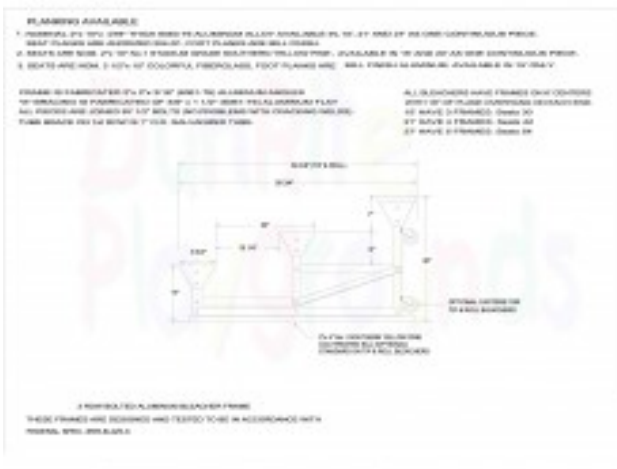

# 3 Row Standard 7 inch Rise Bleacher Aluminum Frame 7.5 foot

<https://www.dunriteplaygrounds.com/store2/46284-3-Row-Standard-7-inch-Rise-Bleacher-Aluminum-Frame-7.5-foot>

## Product Image

## Description

3 Row Standard 7 inch Rise Bleacher Aluminum Frame 7.5 foot. No guardrails needed as this model is under 30". Single Footboard, 7" Rise, 2" x 10" seats. Strong 2" x 2" x 3/16" Angles and Channels. 57" depth. 16" to top of first row, 30" to top of back row.