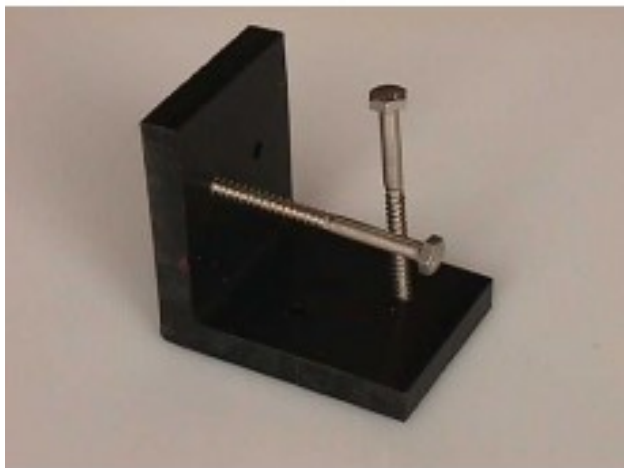

# Surface Mount L bracket

<https://www.dunriteplaygrounds.com/store2/46198-Surface-Mount-L-bracket>

## Description

---

Our surface mounting kits utilize a unique Poly-L bracket, which are pound-for-pound as strong as steel. Our Poly-L brackets are recommended for all products with recycled plastic bases. Standard lag screws, Tap-Cons, or rebar can be used to secure the Po