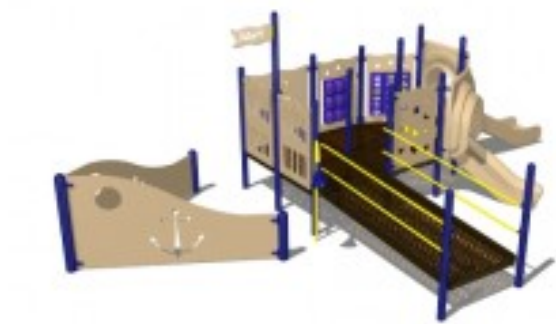

Adventure Playground Equipment Model PS3-20332

<https://www.dunriteplaygrounds.com/store2/461-PS3-20332-Adventure-Playground-Equipment-Model-PS3-20332>

Product Image

Description

Adventure Play Series Model PS3-20332
Capacity:21
Structure Size: 28 x 12
Use Zone: 40 x 24