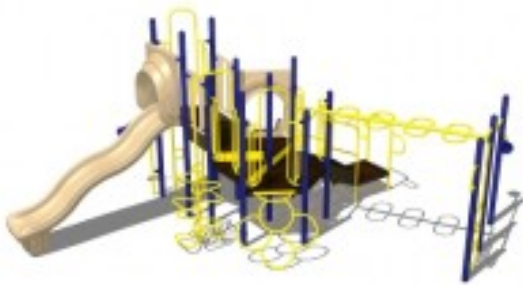

## Product Image

---

## Description

---

Adventure Play Series Model PS3-20321  
Capacity:25  
Structure Size: 22 x 20  
Use Zone: 34 x 32

This model has color options! Visit our **COLORS** page for information.