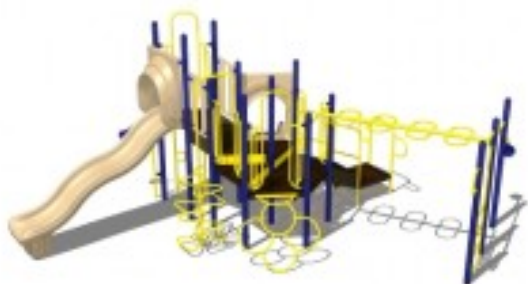

## Description

---

Adventure Play Series Model PS3-20321  
Capacity:25  
Structure Size: 22 x 20  
Use Zone: 34 x 32

This model has color options! Visit our [COLORS](#) page for information.