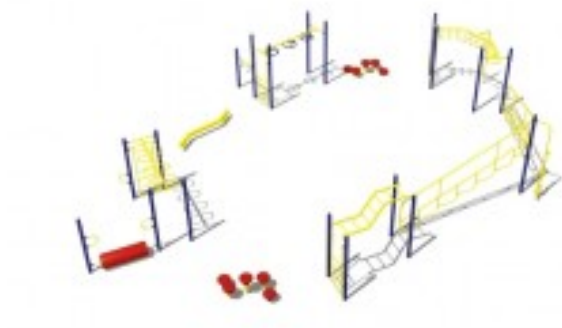

# Adventure Playground Equipment Model PS3-20290

<https://www.dunriteplaygrounds.com/store2/450-PS3-20290-Adventure-Playground-Equipment-Model-PS3-20290>

## Product Image

---

## Description

---

Adventure Play Series Model PS3-20290  
Capacity:28  
Structure Size: 51 x 39  
Use Zone: 63 x 51

This model has color options! Visit our **COLORS** page for information.