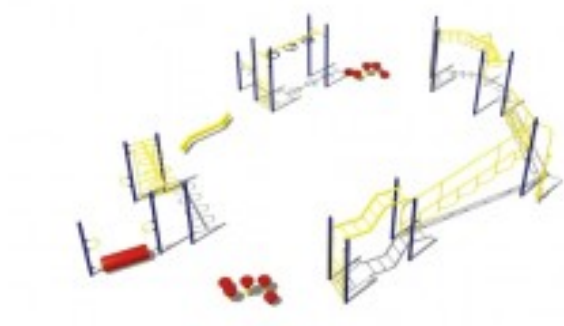

Adventure Playground Equipment Model PS3-20290

<https://www.dunriteplaygrounds.com/store2/450-PS3-20290-Adventure-Playground-Equipment-Model-PS3-20290>

Product Image

Description

Adventure Play Series Model PS3-20290
Capacity:28
Structure Size: 51 x 39
Use Zone: 63 x 51

This model has color options! Visit our **COLORS** page for information.