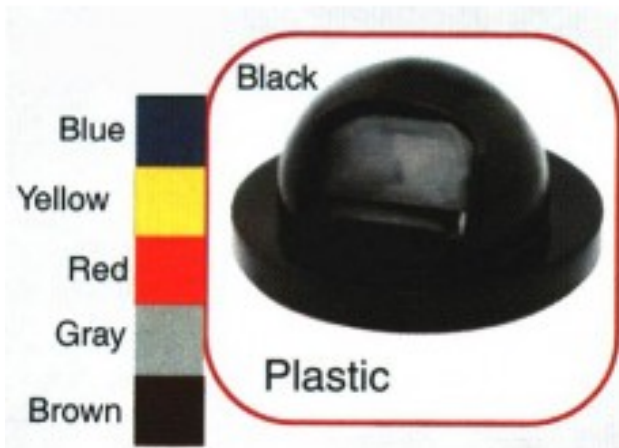

DLMP32-55 Plastic Dome Lid

<https://www.dunriteplaygrounds.com/store2/4366-DLMP32-55-DLMP32-55-Plastic-Dome-Lid>

Product Image

Description

24" I.D. plastic dome lid fits 122LRVP, 132LRVP, SMTB52 series receptacles and 55 gal. Drums. Available in Blue, Yellow, Red, Gray, Brown, and Black.