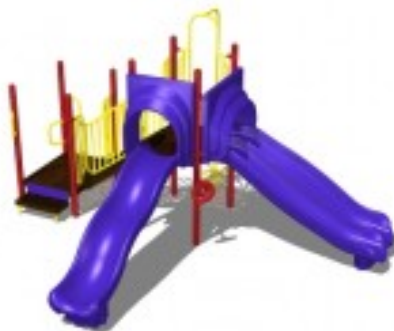

Adventure Playground Equipment Model PS3-20147

<https://www.dunriteplaygrounds.com/store2/392-PS3-20147-Adventure-Playground-Equipment-Model-PS3-20147>

Product Image

Description

Adventure Play Series Model PS3-20147
Capacity: 10
Structure Size: 25 x 17
Use Zone: 37 x 29