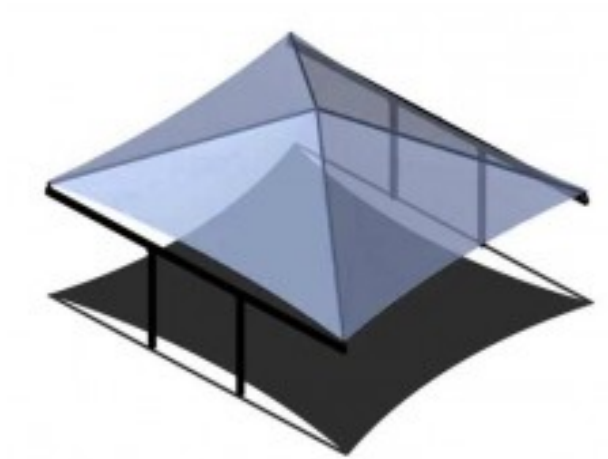

Double Post Cantilever Pyramid Back2Back Shade 38x36

<https://www.dunriteplaygrounds.com/store2/38789-Double-Post-Cantilever-Pyramid-Back2Back-Shade-38x36>

Product Image

Description

Double Post Cantilever Pyramid Back2Back Shade 38x36. Available with 8-12' eave height. A unique look for unique settings. Shades are available in a variety of styles and sizes or customized to fit your needs.