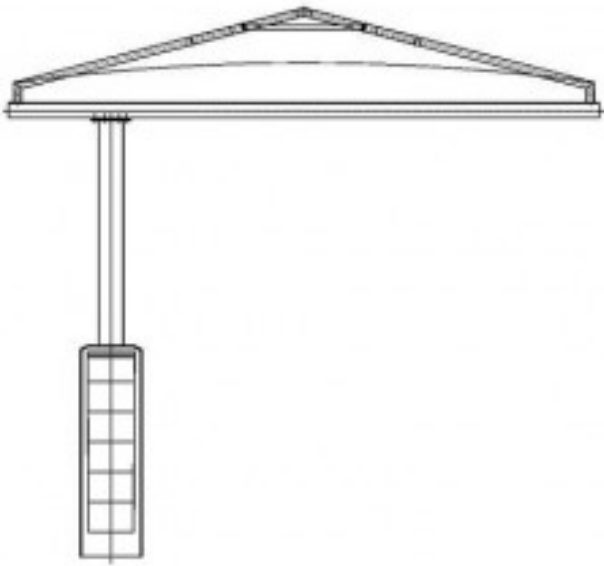

Offset Single Post Cantilever Hip Shade 19x40

<https://www.dunriteplaygrounds.com/store2/38779-Offset-Single-Post-Cantilever-Hip-Shade-19x40>

Product Image

Description

Offset Single Post Cantilever Hip Shade 19x40. Available with 8-12' eave height. A unique look for unique settings. Shades are available in a variety of styles and sizes or customized to fit your needs.