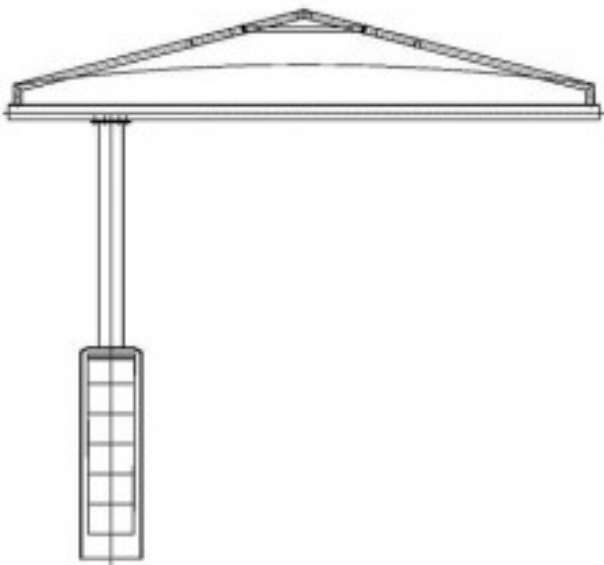

Offset Single Post Cantilever Hip Shade 19x30

<https://www.dunriteplaygrounds.com/store2/38777-Offset-Single-Post-Cantilever-Hip-Shade-19x30>

Product Image

Description

Offset Single Post Cantilever Hip Shade 19x30. Available with 8-12' eave height. A unique look for unique settings. Shades are available in a variety of styles and sizes or customized to fit your needs.