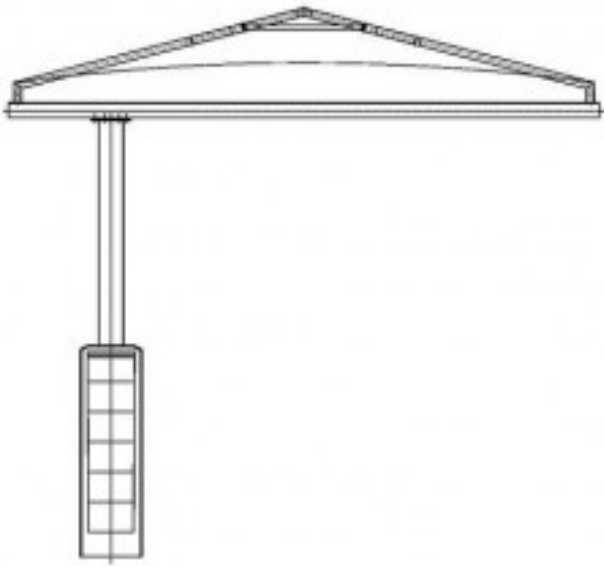

Offset Single Post Cantilever Hip Shade 19x20

<https://www.dunriteplaygrounds.com/store2/38775-Offset-Single-Post-Cantilever-Hip-Shade-19x20>

Product Image

Description

Offset Single Post Cantilever Hip Shade 19x20. Available with 8-12' eave height. A unique look for unique settings. Shades are available in a variety of styles and sizes or customized to fit your needs.