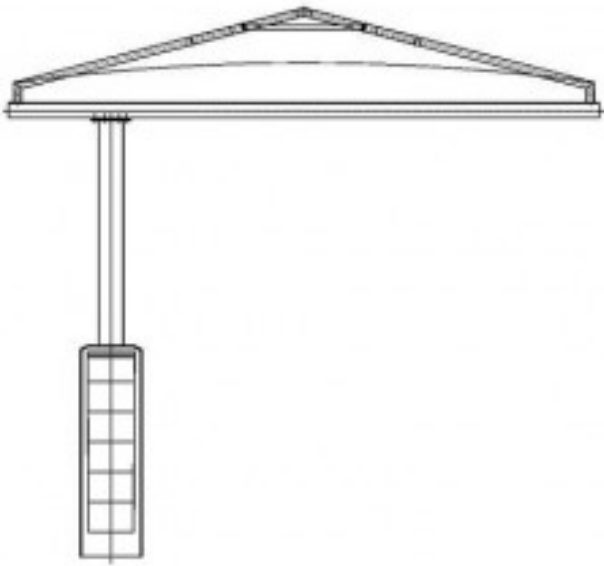

Offset Single Post Cantilever Pyramid Shade 19x19

<https://www.dunriteplaygrounds.com/store2/38774-Offset-Single-Post-Cantilever-Pyramid-Shade-19x19>

Product Image

Description

Offset Single Post Cantilever Pyramid Shade 19x19. Available with 8-12' eave height. A unique look for unique settings. Shades are available in a variety of styles and sizes or customized to fit your needs.