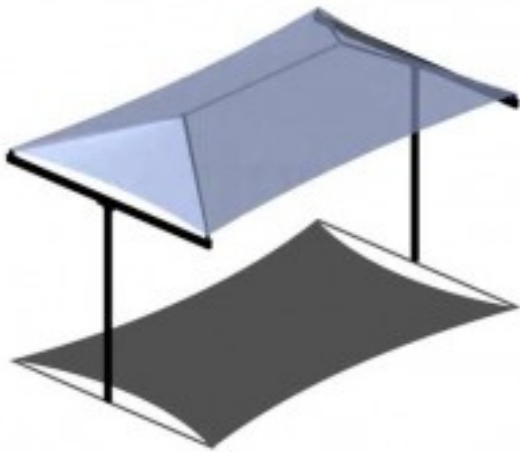

T Post Hip Shade 15x25

<https://www.dunriteplaygrounds.com/store2/38750-T-Post-Hip-Shade-15x25>

Product Image

Description

T Post Hip Shade 15x25. Available with 8-12' eave height.
A unique look for unique settings. Shades are available in a variety of styles and sizes or customized to fit your needs.