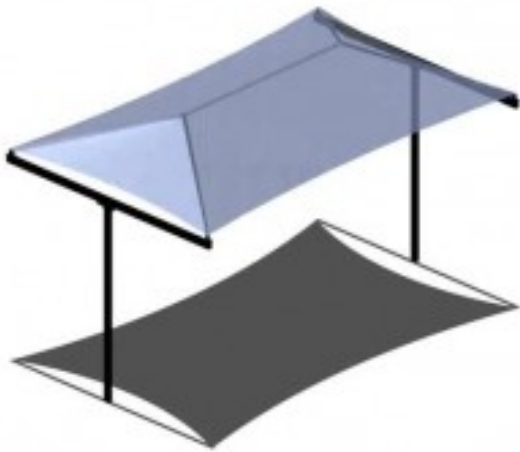

T Post Hip Shade 15x20

<https://www.dunriteplaygrounds.com/store2/38749-T-Post-Hip-Shade-15x20>

Product Image

Description

T Post Hip Shade 15x20. Available with 8-12' eave height.
A unique look for unique settings. Shades are available in a variety of styles and sizes or customized to fit your needs.